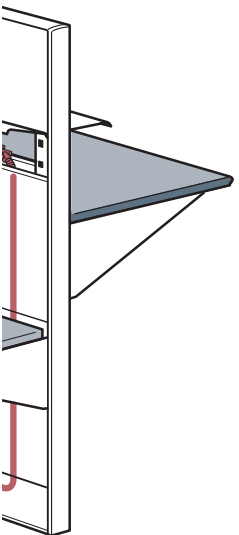

Contrada Smart Tile

- Fabric-covered alternative, priced 30-45% less than current Tackable Tile
- Available in six widths and 11 heights, including new frame-height/monolithic sizes
- Lighter weight allows for quick, simple installation

Experience Trendway's
Exceptional Service

On Time

99.9% on time and
complete shipments —
an industry best.

**On Time
Or Free**

In Time

80% of standard orders ship in
2 weeks or less.

Trendway Xpress® orders average
3-day shipping.