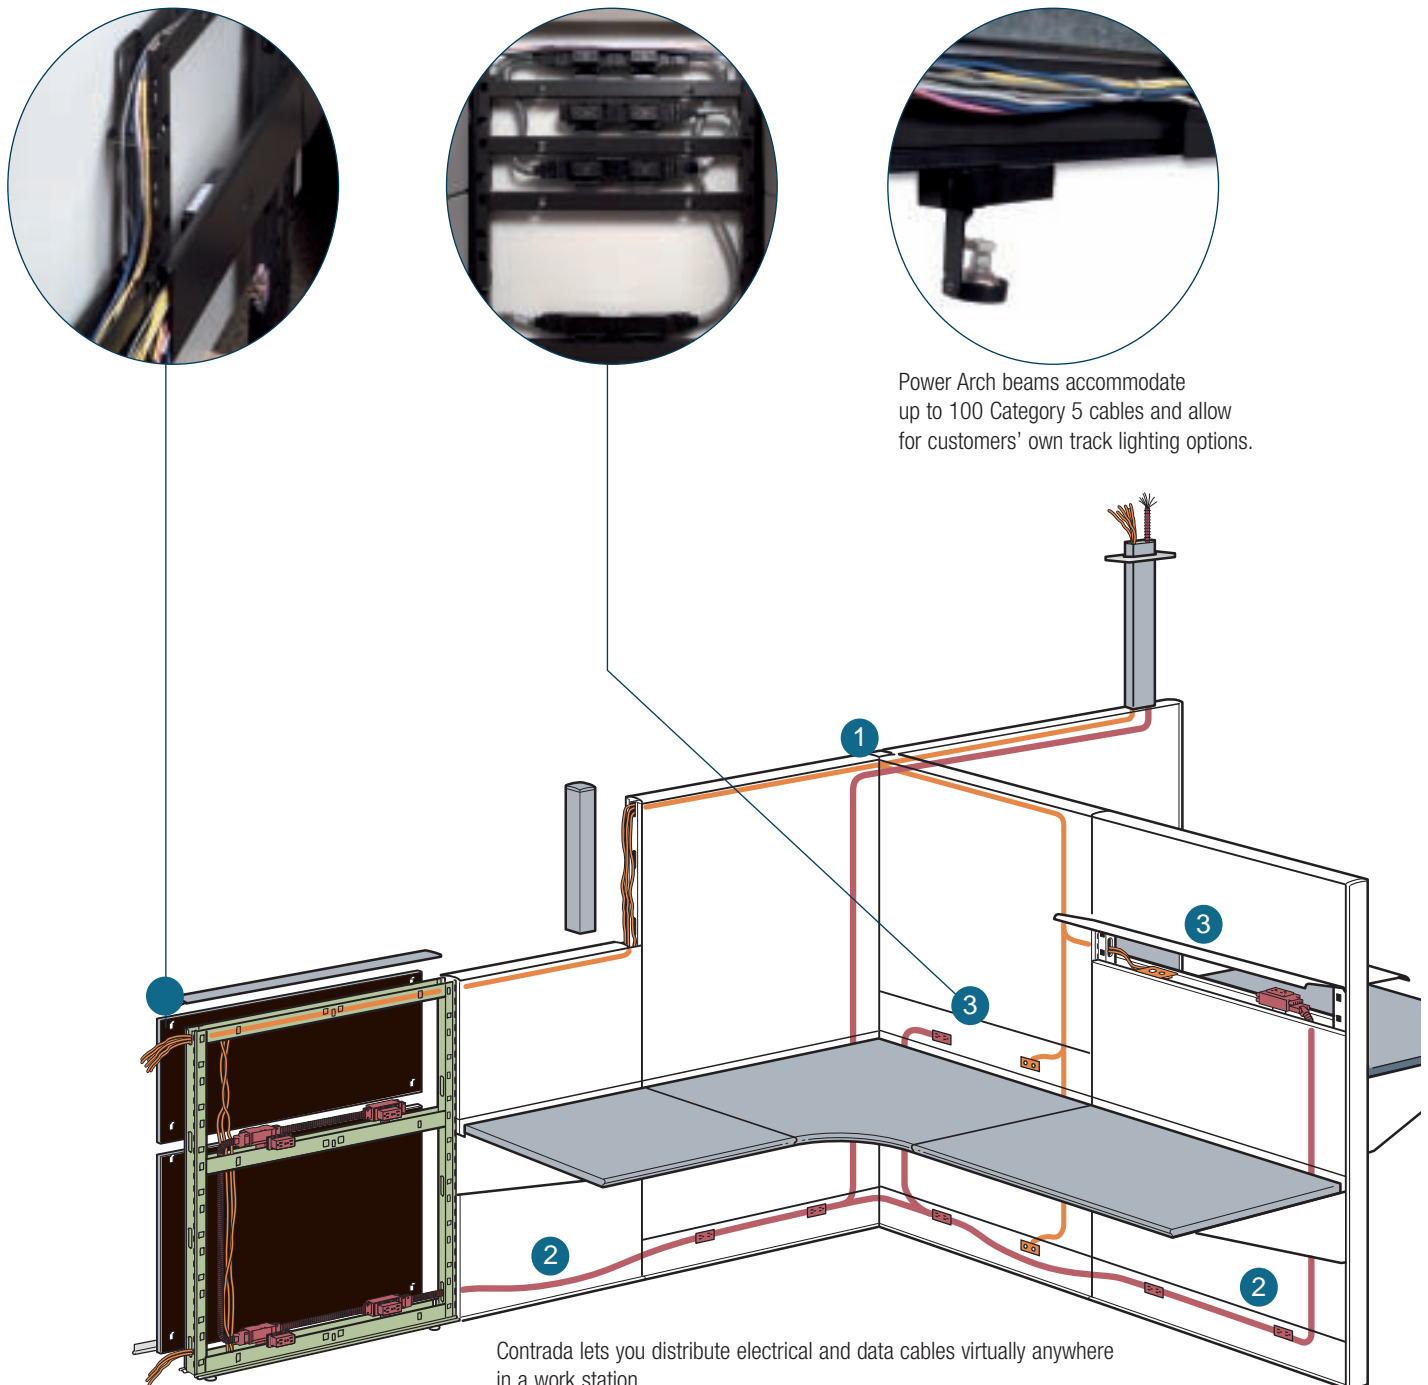

## Contrada Power Arch

- Creates a distinctive architectural aesthetic
- Defines space, distributes power and data
- Affords multiple lighting options

## Power and Data

- 1 Standard top channels for cable lay-in accommodates up to 46 Category 5 cables or 10 twisted pairs
- 2 Pass-through capacity of up to 64 Category 5 cables or 16 twisted pairs at baseline or beltline
- 3 Optional power and data access in 6" increments anywhere vertically on the frame