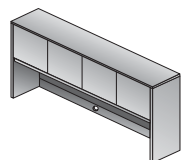

KEN10
Storage Credenza
72"x20"x29"
CU:32.3 WT:230.4
Ships Assembled

KEN11
Credenza Shell
66"x20"x29"
CU:6.2 WT:99.2

KEN12
Lateral File
37"x20"x29"
CU:16.3 WT:114.6
Ships Assembled

KEN13
Storage Cabinet
37"x20"x29"
CU:5.7 WT:101.4

KEN14
Keyboard Tray
22"x12"
CU:0.9 WT:12.1

KEN15
Center Drawer
14"x20"
CU:0.9 WT:8.8

KEN19
Coffee Table
48"x24"x16"
CU:4.6 WT:49.6

KEN20
End Table
24"x24"x20"
CU:2.4 WT:33.1

KEN35
Conference Table
72"x36"x29"
CU:15 WT:155.2

KEN40
Part Assembled Hutch
72"x14"x42"
CU:18.0 WT:137.9
Available June 2007

KENWOOD

KEN41L
Left P-Top
72"x36"/42"x29"
CU:12 WT:183

KEN41R
Right P-Top
72"x36"/42"x29"
CU:12 WT:183.0

KEN43
Credenza Shell
72"x20"x29"
CU:6.7 WT:105.8