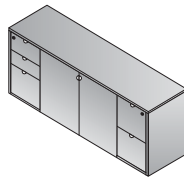

KEN10
Storage Credenza
72"x20"x29"
CU:32.3 WT:230.4
Ships Assembled

KEN11
Credenza Shell
66"x20"x29"
CU:6.2 WT:99.2

KEN12
Lateral File
37"x20"x29"
CU:16.3 WT:114.6
Ships Assembled

KEN13
Storage Cabinet
37"x20"x29"
CU:5.7 WT:101.4