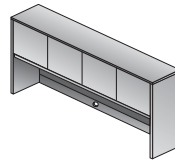

KEN40
Part Assembled Hutch
72"x14"x42"
CU:18.0 WT:137.9
Available June 2007

KENWOOD

KEN41L
Left P-Top
72"x36"/42"x29"
CU:12 WT:183

KEN41R
Right P-Top
72"x36"/42"x29"
CU:12 WT:183.0

KEN43
Credenza Shell
72"x20"x29"
CU:6.7 WT:105.8