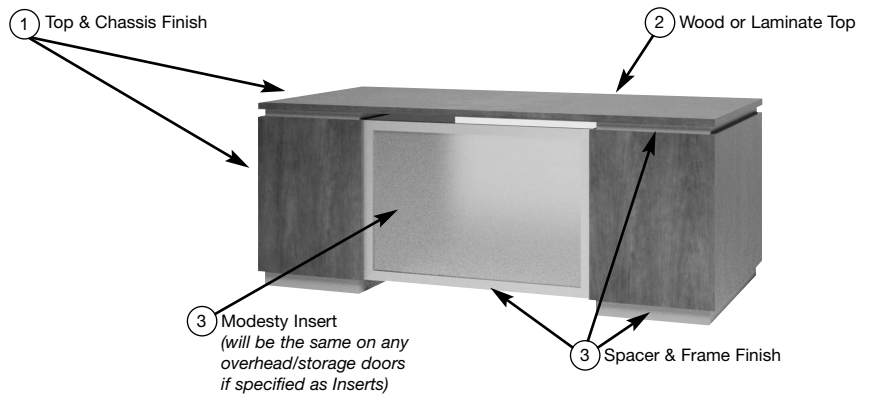

F2272-6B-W-B-F

series - dimensions & unit identification (type) - top/chassis finish - top material - spacer/frame finish - modesty
modesty choice - select grade and insert description of material

	model number	spec	d	w	h	freight			
	F2272 - __ - - - - -	double pedestal desk left file/file pedestal right box/box/file pedestal modesty insert	36	72	29	cwt 320 lb	cu ft 53	class 125	
	F2266- __ - - - - -	double pedestal desk left file/file pedestal right box/box/file pedestal modesty insert	36	66	29	cwt 315 lb	cu ft 48	class 125	
	F226630- __ - - - - -	double pedestal desk left file/file pedestal right box/box/file pedestal modesty insert	30	66	29	cwt 310 lb	cu ft 43	class 125	

F2272-6B-W-B-F

- ① Finish of product
- ② Wood or Laminate Top
- ③ Spacer/Base & Modesty Frame Color (all same)
- ④ Modesty Insert Option
  - F=Fabric
  - W=Wood
  - L=Laminate
  - A=Acrilux
  - C=Chemcast™
  - D=Durasyn

top material
P laminate top
W veneer top

top & chassis finish
6B light cherry on birch
7B medium cherry on birch
8B dark cherry on birch
MB mocha birch
NB natural birch

durasyn
modesty grade 1
BP black pearl
BL black
CH black chinchilla
CT cactus
FG fog
NB natural beige
NG northtsea gray
PE pearl
RK rock
SD sand
ST sunset
TW tumbleweed

modesty option key
W= veneer
L= laminate
D= durasyn
C.O.M.
A= acrilux
F= fabric
C= chemcast™

spacer & frame finish
B black
EW eggshell white
S silver

acrilux
modesty grade 2
almic red
almic silver
black
cream
night shade green

grade 1 wood, laminate, durasyn, c.o.m.
grade 2 acrilux (5 unit minimum), fabric
grade 3 chemcast™

chemcast™
modesty grade 3
2025 black
2069 blue
2247 white
2370 bronze
P-95 clear

edge

pulls all brio units ship standard with (square) pulls
optional (twisted) pulls are available for no
upcharge - specify (OP) for optional pull