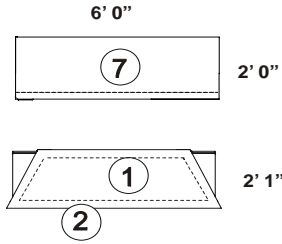

VERO configurations

VR-105

Description	Model	Qty	WPE edge		with heavy wood accent and inlay	
			List	Ext	List	Ext
1 Trapezoid Desk at 30 by 72	VR-TOP-ZF-3072-S2S	1	717	717	717	717
2 Optional heavy wood edge on the guest side	VR-EDGE-ACCENT-1-LONG	1			545	545
Optional satin chrome inlay with heavy wood edge	VR-INLAY-CHROME-1EDGE	1			138	138
3 Pedestal: Box Box File to left of user	VR-PED-VBR-1624-LOCK	1	976	976	976	976
4 Pedestal: Box Box File to right of user	VR-PED-VBL-1624-LOCK	1	976	976	976	976
5 Silver (metal) modesty panel between pedestals	VR-MP-METAL-40	1	518	518	518	518
6 Applied finished back to both pedestals	VR-FB-PED-16	2	169	337	169	337
7 Rectangular Credenza top at 24 by 72	VR-TOP-CR-2472-S2S	1	587	587	587	587
Standard wood edge on credenza top	VR-TOP-STD-EDGE	1			106	106
8 Pedestal: Box Box File with pulls on left	VR-PED-VBL-1624-LOCK	1	976	976	976	976
9 End Panel for credenza	VR-VEP-24-R	1	273	273	273	273
10 WoodPlus modesty panel for credenza	VR-MP-72-HORZ	1			179	179

VR-105 List Total:

5,361

6,328