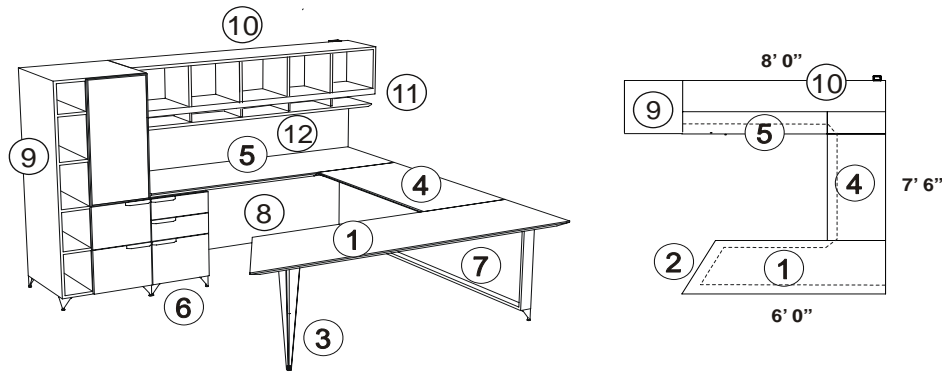

VERO configurations

VR-107

Description	Model	Qty	WPE edge		with heavy wood accent and inlay	
			List	Ext	List	Ext
1 Desk extension top 30 x 72 - reverse knife edge	VR-TOP-ZH-3072-L-S2S	1	642	642	642	642
2 Optional heavy wood edge on the angled end	VR-EDGE-ACCENT-1-SHORT	1			378	378
Optional satin chrome inlay with heavy wood edge	VR-INLAY-CHROME-1EDGE	1			138	138
3 Desk column support	VR-COLUMN-STILETTO	1	222	222	222	222
4 Bridge top at 24 x 42	VR-TOP-CR-2442-F2B	1	402	402	402	402
5 Credenza top at 24 x 72	VR-TOP-CR-2472-S2S	1	587	587	587	587
Standard wood edge on bridge, credenza top	VR-TOP-STD-EDGE	2			106	212
6 Pedestal BOX BOX FILE with pulls on the left	VR-PED-VBL-1624-LOCK	1	976	976	976	976
7 End panel running the length of the bridge side	VR-VEP-90-L	1	632	632	632	632
8 Modesty panel on credenza	VR-MP-72-HORZ	1			179	179
9 Tower - left open front, right hinged door, FF file	VR-ST242448-OF-UD-VBR	1	1,814	1,814	1,814	1,814
10 Hutch open, supported by posts	VR-H-POST-72-42-OPEN-R	1	979	979	979	979
11 Paper storage shelf for hutch	VR-H-72-PSS-SLVSH	1			775	775
12 Tackboard for hutch	VR-FPI-72-42	1	223	223	223	223
Tasklight	WL48	1	116	116	116	116
1-4-5 Top connecting hardware	SPLICE-PLATE-OVAL-2	2	18	36	18	36

VR-107 List Total:

6,628

8,309