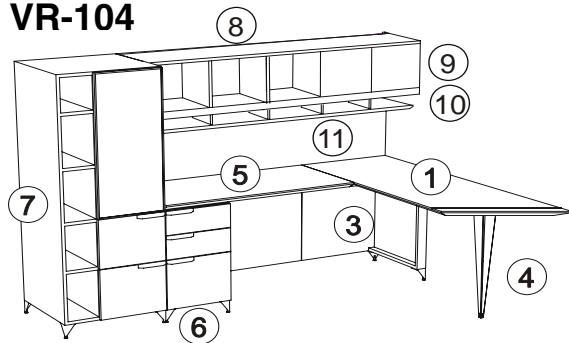

VR-104

Description	Model	Qty	WPE edge		with heavy wood accent and inlay	
			List	Ext	List	Ext
1 Desk extension top 30 x 72 - reverse knife edge	VR-TOP-ZH-3072-L-S2S	1	642	642	642	642
2 Optional heavy wood edge on the angled end	VR-EDGE-ACCENT-1-SHORT	1			378	378
Optional satin chrome inlay with heavy wood edge	VR-INLAY-CHROME-1EDGE	1			138	138
3 Desk end panel assembly to support hutch post	VR-VEP-POST-24-L	1	523	523	523	523
4 Desk column support	VR-COLUMN-STILETTO	1	222	222	222	222
5 Return top	VR-TOP-CR-2442-F2B	1	402	402	402	402
Standard wood edge on return top	VR-TOP-STD-EDGE	1			106	106
6 Pedestal: Box Box File with pulls to left	VR-PED-VBL-1624-LOCK	1	976	976	976	976
Modesty panel - WoodPlus - for return	VR-MP-42-VERT	1			179	179
7 Tower- front open - hinged door - two file drawers	VR-ST242472-OF-UD-VFR	1	2,070	2,070	2,070	2,070
8 Open hutch with hidden post supports	VR-H-POST-72-42-OPEN-R	1	979	979	979	979
9 Optional hinged doors for open hutch	VR-H-ADD-HD	2			65	130
10 Paper storage shelf with metal accent on bottom	VR-H-72-PSS-SLVSH	1			775	775
11 Tasklight	WL48	1	116	116	116	116
11 Tackboard for hutch	VR-FPI-72-42	1	223	223	223	223
1-5 Top connecting hardware	SPLICE-PLATE-OVAL-2	1	18	18	18	18

VR-104 List Total: 6,171 7,875