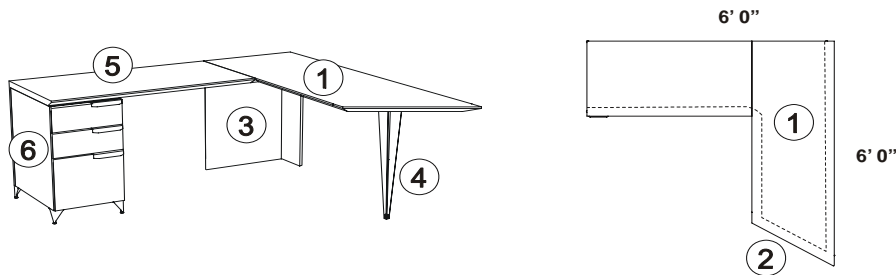

J U N E 2 0 0 7

V E R O C O N F I G U R A T I O N S
P R I C E L I S T

D E S I G N
M A G N A

VERO configurations

VR-101

Description	Model	Qty	WPE edge		with heavy wood accent and inlay	
			List	Ext	List	Ext
1 Desk at 30 by 72 with WPE woodplus knife edge	VR-TOP-ZF-3072-S2S	1	717	717	717	717
2 Optional heavy wood edge on the guest side	VR-EDGE-ACCENT-1-LONG	1			545	545
Optional satin chrome inlay with heavy wood edge	VR-INLAY-CHROME-1EDGE	1			138	138
3 Pedestal: Box Box File with pulls to right	VR-PED-VBR-1624-LOCK	1	976	976	976	976
4 Pedestal: Box Box File with pulls to left	VR-PED-VBL-1624-LOCK	1	976	976	976	976
5 Applied finished back panel for pedestals	VR-FB-PED-16	2	169	337	169	337
6 Silver (metal) modesty panel between pedestals	VR-MP-METAL-40	1	518	518	518	518
VR-101 List Total:					3,525	4,208

VR-102

Description	Model	Qty	WPE edge		with heavy wood accent and inlay	
			List	Ext	List	Ext
1 Desk extension top 30 x 72 - reverse knife edge	VR-TOP-ZH-3072-L-S2S	1	642	642	642	642
2 Optional heavy wood edge on the angled end	VR-EDGE-ACCENT-1-SHORT	1			378	378
Optional satin chrome inlay with heavy wood edge	VR-INLAY-CHROME-1EDGE	1			138	138
3 Desk end panel assembly - L shape	VR-VEP-24-R	1	273	273	273	273
4 Desk column support	VR-COLUMN-STILETTO	1	222	222	222	222
5 Return top	VR-TOP-CR-2442-F2B	1	402	402	402	402
Standard wood edge on return top	VR-TOP-STD-EDGE	1			106	106
6 Pedestal: Box Box File with pulls to right	VR-PED-VBR-1624-LOCK	1	976	976	976	976
7 Modesty panel - WoodPlus - for return	VR-MP-42-VERT	1			179	179
1-5 Top connecting hardware	SPLICE-PLATE-OVAL-2	1	18	18	18	18
VR-102 List Total:					2,533	3,333