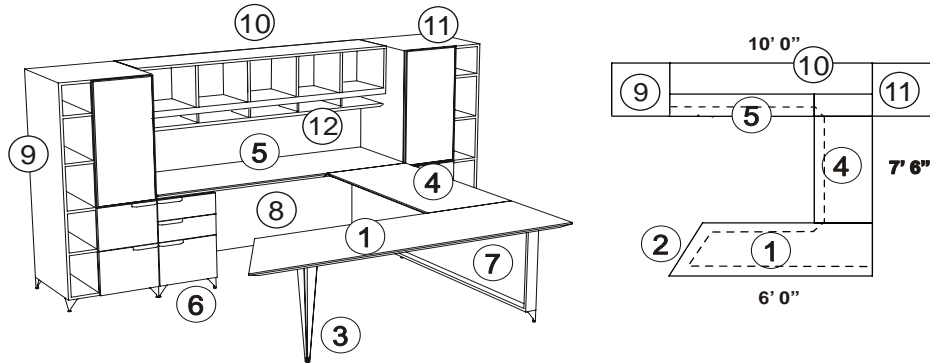

VERO configurations

VR-108

Description	Model	Qty	WPE edge		with heavy wood accent and inlay	
			List	Ext	List	Ext
1 Desk extension top 30 x 72 - reverse knife edge	VR-TOP-ZH-3072-L-S2S	1	642	642	642	642
2 Optional heavy wood edge on the angled end	VR-EDGE-ACCENT-1-SHORT	1			378	378
Optional satin chrome inlay with heavy wood edge	VR-INLAY-CHROME-1EDGE	1			138	138
3 Desk column support	VR-COLUMN-STILETTO	1	222	222	222	222
4 Bridge top at 24 x 42	VR-TOP-CR-2442-F2B	1	402	402	402	402
5 Credenza top at 24 x 72	VR-TOP-CR-2472-S2S	1	587	587	587	587
Standard wood edge on bridge, credenza top	VR-TOP-STD-EDGE	2			106	212
6 Pedestal BOX BOX FILE with pulls on the left	VR-PED-VBL-1624-LOCK	1	976	976	976	976
7 End panel running the length of the bridge side	VR-VEP-90-L	1	632	632	632	632
8 Modesty panel on credenza	VR-MP-72-HORZ	1			179	179
9 Tower - left open front, right hinged door, BBF file	VR-ST242472-OF-UD-VBR	1	2,090	2,090	2,090	2,090
10 Hutch open, supported by adjacent towers	VR-H-72-42-OPEN	1	869	869	869	869
11 Tower - left hinged door, BBF file, right open	VR-ST242472-OF-UD-VBR	1	2,090	2,090	2,090	2,090
12 Paper storage shelf for hutch	VR-H-72-PSS-SLVSH	1			775	775
Tackboard for hutch	VR-FPI-72-42	1	223	223	223	223
Tasklight	WL48	1	116	116	116	116
1-4-5 Top connecting hardware	SPLICE-PLATE-OVAL-2	2	18	36	18	36

VR-108 List Total:

8,885

10,566