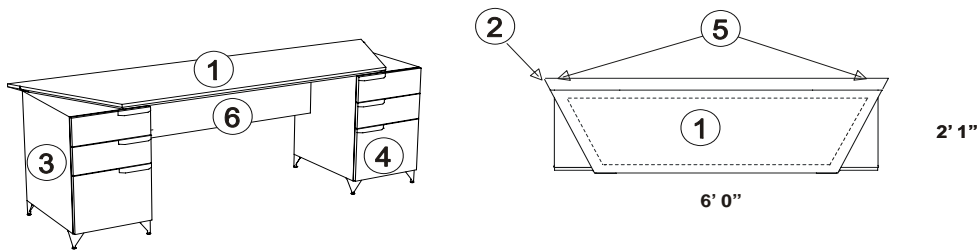

J U N E 2 0 0 7

V E R O C O N F I G U R A T I O N S
P R I C E L I S T

D E S I G N
M A G N A

VERO configurations

VR-101

Description	Model	Qty	WPE edge		with heavy wood accent and inlay	
			List	Ext	List	Ext
1 Desk at 30 by 72 with WPE woodplus knife edge	VR-TOP-ZF-3072-S2S	1	717	717	717	717
2 Optional heavy wood edge on the guest side	VR-EDGE-ACCENT-1-LONG	1			545	545
Optional satin chrome inlay with heavy wood edge	VR-INLAY-CHROME-1EDGE	1			138	138
3 Pedestal: Box Box File with pulls to right	VR-PED-VBR-1624-LOCK	1	976	976	976	976
4 Pedestal: Box Box File with pulls to left	VR-PED-VBL-1624-LOCK	1	976	976	976	976
5 Applied finished back panel for pedestals	VR-FB-PED-16	2	169	337	169	337
6 Silver (metal) modesty panel between pedestals	VR-MP-METAL-40	1	518	518	518	518
VR-101 List Total:					3,525	4,208

VR-102

Description	Model	Qty	WPE edge		with heavy wood accent and inlay	
			List	Ext	List	Ext
1 Desk extension top 30 x 72 - reverse knife edge	VR-TOP-ZH-3072-L-S2S	1	642	642	642	642
2 Optional heavy wood edge on the angled end	VR-EDGE-ACCENT-1-SHORT	1			378	378
Optional satin chrome inlay with heavy wood edge	VR-INLAY-CHROME-1EDGE	1			138	138
3 Desk end panel assembly - L shape	VR-VEP-24-R	1	273	273	273	273
4 Desk column support	VR-COLUMN-STILETTO	1	222	222	222	222
5 Return top	VR-TOP-CR-2442-F2B	1	402	402	402	402
Standard wood edge on return top	VR-TOP-STD-EDGE	1			106	106
6 Pedestal: Box Box File with pulls to right	VR-PED-VBR-1624-LOCK	1	976	976	976	976
7 Modesty panel - WoodPlus - for return	VR-MP-42-VERT	1			179	179
1-5 Top connecting hardware	SPLICE-PLATE-OVAL-2	1	18	18	18	18
VR-102 List Total:					2,533	3,333