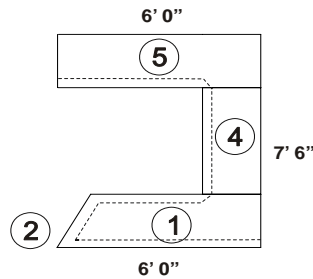

VR-106

Description	Model	Qty	WPE edge		with heavy wood accent and inlay	
			List	Ext	List	Ext
1 Desk extension top 30 x 72 - reverse knife edge	VR-TOP-ZH-3072-L-S2S	1	642	642	642	642
2 Optional heavy wood edge on the angled end	VR-EDGE-ACCENT-1-SHORT	1			378	378
Optional satin chrome inlay with heavy wood edge	VR-INLAY-CHROME-1EDGE	1			138	138
3 Desk column support	VR-COLUMN-STILETTO	1	222	222	222	222
4 Bridge top at 24 x 42	VR-TOP-CR-2442-F2B	1	402	402	402	402
5 Credenza top at 24 x 72	VR-TOP-CR-2472-S2S	1	587	587	587	587
Standard wood edge on bridge, credenza top	VR-TOP-STD-EDGE	2			106	212
6 Pedestal BOX BOX FILE with pulls to the right	VR-PED-VBR-1624-LOCK	1	976	976	976	976
7 End panel running the length of the bridge side	VR-VEP-90-L	1	632	632	632	632
8 Modesty panel on credenza	VR-MP-72-HORZ	1			179	179
1-4-5 Top connecting hardware	SPLICE-PLATE-OVAL-2	2	18	36	18	36

VR-106 List Total:

3,497

4,403