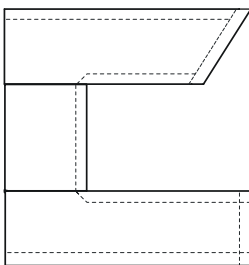

VR-108 List Total:

8,885

10,566

VERO configurations

VR-109

Description	Model	Qty	WPE edge		with heavy wood accent and inlay	
			List	Ext	List	Ext
1 Desk extension top 30 x 72 - reverse knife edge	VR-TOP-ZH-3072-L-S2S	1	642	642	642	642
2 Optional heavy wood edge on the angled end	VR-EDGE-ACCENT-1-SHORT	1			378	378
Optional satin chrome inlay with heavy wood edge	VR-INLAY-CHROME-1EDGE	1			138	138
3 Cast 'star' leg for desk	VR-COLUMN-STILETTO	1	222	222	222	222
4 Bridge top at 24 x 42	VR-TOP-CR-2442-F2B	1	402	402	402	402
5 Credenza top at 24 x 72	VR-TOP-CR-2472-S2S	1	587	587	587	587
Standard wood edge on bridge, credenza top	VR-TOP-STD-EDGE	2			106	212
6 Pedestal BOX BOX FILE with pulls on the left	VR-PED-VBL-1624-LOCK	1	976	976	976	976
7 End panel running the length of the bridge side	VR-VEP-90-L	1	632	632	632	632
8 Modesty panel on credenza	VR-MP-72-HORZ	1			179	179
9 Tower - left open front, right hinged door, BBF file	VR-ST242472-OF-UD-VBR	1	2,090	2,090	2,090	2,090
10 Hutch open, supported adjacent towers, double ht	VR-H-72-54-OPEN	1	1,402	1,402	1,402	1,402
Paper storage shelf for hutch	VR-H-72-PSS-SLVSH	1	775	775	775	775
Tackboard for hutch	VR-FPI-72-42	1	223	223	223	223
Tacklight	WL48	1	116	116	116	116
11 Tower - left hinged door, BBF file, right open	VR-ST242472-OF-UD-VBR	1	2,090	2,090	2,090	2,090
1-4-5 Top connecting hardware	SPLICE-PLATE-OVAL-2	2	18	36	18	36
			10,192		11,098	

VERO configurations

VERO reverse knife edge and heavy wood edge information

Plan view of freestanding desk top

- 1 Reverse knife edge on three sides
- 2 Heavy wood accent on angled short edge
- 3 Flat edge

Plan view of desk extension and return top

- 1 Reverse knife edge on three sides
- 2 Heavy wood accent on angled short edge
- 3 Flat edge

Plan view of desk extension, bridge and credenza extension top

Edge details