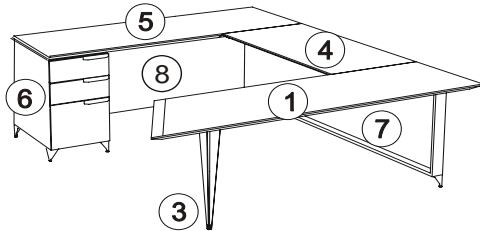

VR-106

Description	Model	Qty	WPE edge		with heavy wood accent and inlay	
			List	Ext	List	Ext
1 Desk extension top 30 x 72 - reverse knife edge	VR-TOP-ZH-3072-L-S2S	1	642	642	642	642
2 Optional heavy wood edge on the angled end	VR-EDGE-ACCENT-1-SHORT	1			378	378
Optional satin chrome inlay with heavy wood edge	VR-INLAY-CHROME-1EDGE	1			138	138
3 Desk column support	VR-COLUMN-STILETTO	1	222	222	222	222
4 Bridge top at 24 x 42	VR-TOP-CR-2442-F2B	1	402	402	402	402
5 Credenza top at 24 x 72	VR-TOP-CR-2472-S2S	1	587	587	587	587
Standard wood edge on bridge, credenza top	VR-TOP-STD-EDGE	2			106	212
6 Pedestal BOX BOX FILE with pulls to the right	VR-PED-VBR-1624-LOCK	1	976	976	976	976
7 End panel running the length of the bridge side	VR-VEP-90-L	1	632	632	632	632
8 Modesty panel on credenza	VR-MP-72-HORZ	1			179	179
1-4-5 Top connecting hardware	SPLICE-PLATE-OVAL-2	2	18	36	18	36

VR-106 List Total:

3,497

4,403