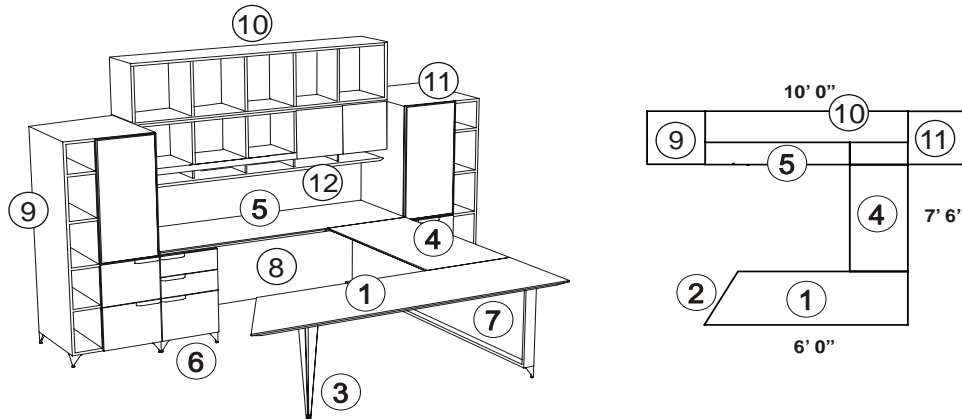

VERO configurations

VR-109

Description	Model	Qty	WPE edge		with heavy wood accent and inlay	
			List	Ext	List	Ext
1 Desk extension top 30 x 72 - reverse knife edge	VR-TOP-ZH-3072-L-S2S	1	642	642	642	642
2 Optional heavy wood edge on the angled end	VR-EDGE-ACCENT-1-SHORT	1			378	378
Optional satin chrome inlay with heavy wood edge	VR-INLAY-CHROME-1EDGE	1			138	138
3 Cast 'star' leg for desk	VR-COLUMN-STILETTO	1	222	222	222	222
4 Bridge top at 24 x 42	VR-TOP-CR-2442-F2B	1	402	402	402	402
5 Credenza top at 24 x 72	VR-TOP-CR-2472-S2S	1	587	587	587	587
Standard wood edge on bridge, credenza top	VR-TOP-STD-EDGE	2			106	212
6 Pedestal BOX BOX FILE with pulls on the left	VR-PED-VBL-1624-LOCK	1	976	976	976	976
7 End panel running the length of the bridge side	VR-VEP-90-L	1	632	632	632	632
8 Modesty panel on credenza	VR-MP-72-HORZ	1			179	179
9 Tower - left open front, right hinged door, BBF file	VR-ST242472-OF-UD-VBR	1	2,090	2,090	2,090	2,090
10 Hutch open, supported adjacent towers, double ht	VR-H-72-54-OPEN	1	1,402	1,402	1,402	1,402
Paper storage shelf for hutch	VR-H-72-PSS-SLVSH	1	775	775	775	775
Tackboard for hutch	VR-FPI-72-42	1	223	223	223	223
Tacklight	WL48	1	116	116	116	116
11 Tower - left hinged door, BBF file, right open	VR-ST242472-OF-UD-VBR	1	2,090	2,090	2,090	2,090
1-4-5 Top connecting hardware	SPLICE-PLATE-OVAL-2	2	18	36	18	36
			10,192		11,098