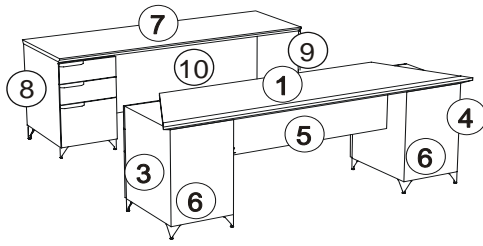

VERO configurations

VR-105

Description	Model	Qty	WPE edge		with heavy wood accent and inlay	
			List	Ext	List	Ext
1 Trapezoid Desk at 30 by 72	VR-TOP-ZF-3072-S2S	1	717	717	717	717
2 Optional heavy wood edge on the guest side	VR-EDGE-ACCENT-1-LONG	1			545	545
Optional satin chrome inlay with heavy wood edge	VR-INLAY-CHROME-1EDGE	1			138	138
3 Pedestal: Box Box File to left of user	VR-PED-VBR-1624-LOCK	1	976	976	976	976
4 Pedestal: Box Box File to right of user	VR-PED-VBL-1624-LOCK	1	976	976	976	976
5 Silver (metal) modesty panel between pedestals	VR-MP-METAL-40	1	518	518	518	518
6 Applied finished back to both pedestals	VR-FB-PED-16	2	169	337	169	337
7 Rectangular Credenza top at 24 by 72	VR-TOP-CR-2472-S2S	1	587	587	587	587
Standard wood edge on credenza top	VR-TOP-STD-EDGE	1			106	106
8 Pedestal: Box Box File with pulls on left	VR-PED-VBL-1624-LOCK	1	976	976	976	976
9 End Panel for credenza	VR-VEP-24-R	1	273	273	273	273
10 WoodPlus modesty panel for credenza	VR-MP-72-HORZ	1			179	179

VR-105 List Total:

5,361

6,328