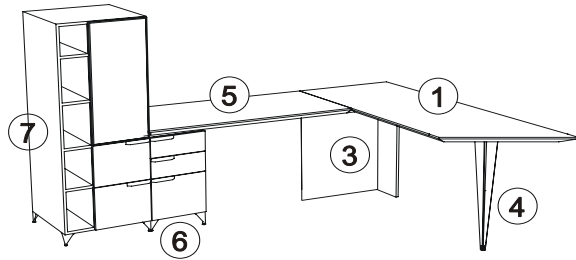

VERO configurations

VR-103

Description	Model	Qty	WPE edge		with heavy wood accent and inlay	
			List	Ext	List	Ext
1 Desk extension top 30 x 72 - reverse knife edge	VR-TOP-ZH-3072-L-S2S	1	642	642	642	642
2 Optional heavy wood edge on the angled end	VR-EDGE-ACCENT-1-SHORT	1			378	378
Optional satin chrome inlay with heavy wood edge	VR-INLAY-CHROME-1EDGE	1			138	138
3 Desk end panel - L	VR-VEP-24-R	1	273	273	273	273
4 Desk column support	VR-COLUMN-STILETTO	1	222	222	222	222
5 Return top	VR-TOP-CR-2442-F2B	1	402	402	402	402
Standard wood edge on return top	VR-TOP-STD-EDGE	1			106	106
6 Pedestal: Box Box File with pulls to right	VR-PED-VBR-1624-LOCK	1	976	976	976	976
Modesty panel - WoodPlus - for return	VR-MP-42-VERT	1			179	179
7 Tower- front open - hinged door - two file drawers	VR-ST242472-OF-UD-VFR	1	2,070	2,070	2,070	2,070
1-5 Top connecting hardware	SPLICE-PLATE-OVAL-2	1	18	18	18	18

VR-103 List Total: 4,603 5,403