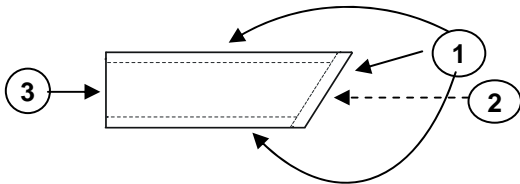

VERO configurations

VERO reverse knife edge and heavy wood edge information

Plan view of freestanding desk top

- 1 Reverse knife edge on three sides
- 2 Heavy wood accent on angled short edge
- 3 Flat edge