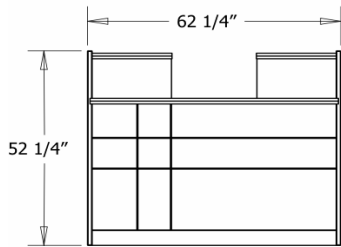

TELLERLINE configurations

M7-101

Front view

3D view

Plan view

Pricing using WoodPlus finishes

Description	Model	Qty	WPE edge		STD edge	
			List	Ext	List	Ext
Desk top	M7-TOP-3360	1	699	699	799	799
Vertical - front	M7-VP-6036	1	557	557	657	657
Vertical - desk sides	M7-VP-3352	2	394	788	494	988
Front toe kick	M7-FK-60	1	334	334	334	334
Return top	M7-TOP-2040	1	490	490	590	590
Vertical - return sides	M7-VP-4052	1	525	525	625	625
Vertical - return end	M7-VP-2036	1	359	359	459	459
Cabinet in return	M7-PED-19D-16L-38H-BBDSL	1	1,258	1,258	1,258	1,258
Form holder in return	M7-FH-RETURN	1	406	406	406	406
Riser - left of teller	M7-RS-420-L	1	445	445	545	545
Form holder in riser	M7-FH-RISER	1	544	544	544	544
Riser - right of teller	M7-RS-420-R	1	445	445	545	545
Cork board in riser	M7-CORK-RISER-20	1	149	149	149	149
M7-101 List Total:				6,999		7,899

Options

Description	Model	Qty	List	Ext	List	Ext
Reveal - black	REVEAL-BLACK-EACH	4	173	692	173	692
Solid surface edge on front of riser	GIBRALTAR-EDGE-2LF	2	301	602	301	602
Solid surface edge on front of worktop	GIBRALTAR-EDGE-5LF	1	536	536	536	536
Add for solid surface edge and black reveals:				1,830		1,830

TELLERLINE options

List
All

	Model		List
Black reveal - price per single line of reveal	REVEAL-BLACK-EACH	R	173
Aluminum reveal - price per length	REVEAL-ALUM-2LF	R	194
	REVEAL-ALUM-3LF	R	204
	REVEAL-ALUM-4LF	R	215
	REVEAL-ALUM-5LF	R	225
	REVEAL-ALUM-6LF	R	236
	REVEAL-ALUM-7LF	R	246
	REVEAL-ALUM-8LF	R	257
Gibraltar edge 1.5 x 1.5 - price per length	GIBRALTAR-EDGE-2LF	E	301
	GIBRALTAR-EDGE-3LF	E	379
	GIBRALTAR-EDGE-4LF	E	457
	GIBRALTAR-EDGE-5LF	E	536
	GIBRALTAR-EDGE-6LF	E	614
	GIBRALTAR-EDGE-7LF	E	692
	GIBRALTAR-EDGE-8LF	E	771
	Gibraltar solid surface worktop, each	M7-TOP-SS-3360	S
M7-TOP-SS-3366		S	3,393
M7-TOP-SS-3372		S	3,492
M7-TOP-SS-3378		S	3,590
M7-TOP-SS-3384		S	3,689
M7-TOP-SS-3390		S	3,788
Gibraltar Riser Top, each		M7-TOP-SS-520	S
Gates between risers, pair	M7-RISER-GATES	G	786