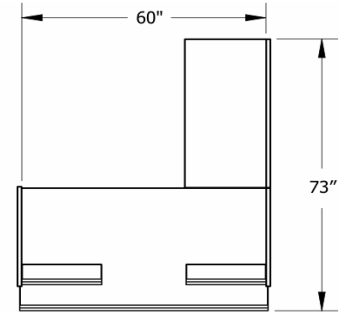

TELLERLINE configurations

M7-101

Front view

3D view

Plan view

Pricing using WoodPlus finishes

Description	Model	Qty	WPE edge		STD edge	
			List	Ext	List	Ext
Desk top	M7-TOP-3360	1	699	699	799	799
Vertical - front	M7-VP-6036	1	557	557	657	657
Vertical - desk sides	M7-VP-3352	2	394	788	494	988
Front toe kick	M7-FK-60	1	334	334	334	334
Return top	M7-TOP-2040	1	490	490	590	590
Vertical - return sides	M7-VP-4052	1	525	525	625	625
Vertical - return end	M7-VP-2036	1	359	359	459	459
Cabinet in return	M7-PED-19D-16L-38H-BBDSL	1	1,258	1,258	1,258	1,258
Form holder in return	M7-FH-RETURN	1	406	406	406	406
Riser - left of teller	M7-RS-420-L	1	445	445	545	545
Form holder in riser	M7-FH-RISER	1	544	544	544	544
Riser - right of teller	M7-RS-420-R	1	445	445	545	545
Cork board in riser	M7-CORK-RISER-20	1	149	149	149	149
M7-101 List Total:				6,999		7,899

Options

Description	Model	Qty	List	Ext	List	Ext
Reveal - black	REVEAL-BLACK-EACH	4	173	692	173	692
Solid surface edge on front of riser	GIBRALTAR-EDGE-2LF	2	301	602	301	602
Solid surface edge on front of worktop	GIBRALTAR-EDGE-5LF	1	536	536	536	536
Add for solid surface edge and black reveals:				1,830		1,830

TELLERLINE options

List
All

	Model		List
Black reveal - price per single line of reveal	REVEAL-BLACK-EACH	R	173
Aluminum reveal - price per length	REVEAL-ALUM-2LF	R	194
	REVEAL-ALUM-3LF	R	204
	REVEAL-ALUM-4LF	R	215
	REVEAL-ALUM-5LF	R	225
	REVEAL-ALUM-6LF	R	236
	REVEAL-ALUM-7LF	R	246
	REVEAL-ALUM-8LF	R	257
Gibraltar edge 1.5 x 1.5 - price per length	GIBRALTAR-EDGE-2LF	E	301
	GIBRALTAR-EDGE-3LF	E	379
	GIBRALTAR-EDGE-4LF	E	457
	GIBRALTAR-EDGE-5LF	E	536
	GIBRALTAR-EDGE-6LF	E	614
	GIBRALTAR-EDGE-7LF	E	692
	GIBRALTAR-EDGE-8LF	E	771
	Gibraltar solid surface worktop, each	M7-TOP-SS-3360	S
M7-TOP-SS-3366		S	3,393
M7-TOP-SS-3372		S	3,492
M7-TOP-SS-3378		S	3,590
M7-TOP-SS-3384		S	3,689
M7-TOP-SS-3390		S	3,788
Gibraltar Riser Top, each		M7-TOP-SS-520	S
Gates between risers, pair	M7-RISER-GATES	G	786