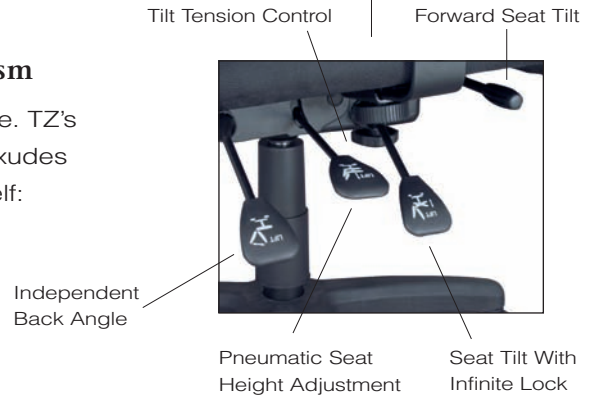

TZ Tool Box

- Compound curve seat with waterfall front.
- Adjustable arms for height and width comfort.
- Durable 100% Polyester crepe weave fabric.
- Multifunction mechanism for maximum ergonomics.
- Ratchet mechanism for lumbar support placement.

More Is More With TZ's Multifunction Mechanism

Sitting just got more suitable. TZ's multifunction mechanism exudes ergonomics. See for yourself:

TZ Specs & Pricing

Model: TZ0134

List: \$375

Weight: 58 lbs.

Dimensions:

Width: 26" Back Width: 20"

Height: 35" - 41.5" Back Height: 20" Seat Height: 17" - 21.5"

Seat Width: 20.5"

Seat Depth: 19"

P.O. Box 9016
Holland, MI 49422-9016
Phone: 1-800-968-5344
Fax: 616-399-0668